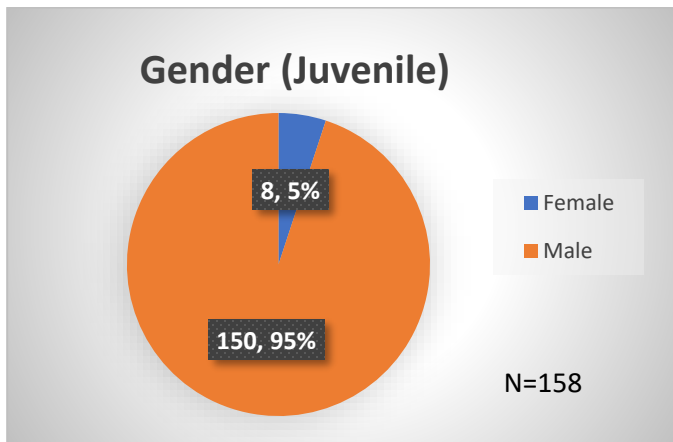

Daily Data Dashboard – March 12, 2024
Demographics for JTDC Population
Tuesday Morning Midnight Count

Total # of probation Involved youth¹: 1,344

¹ Probation Active: Any youth who is pending sentencing with an active social history, has been formally placed on probation or supervision with Cook County Juvenile Probation on the date of the report.

*Age, Gender and Race for Criminal Court population (N=1) is not represented in this report.

Daily Data Dashboard – March 12, 2024
Demographics for JTDC Population
Tuesday Morning Midnight Count

Data sources: cFive Supervisor – Probation Population and RMIS – JTDC Population