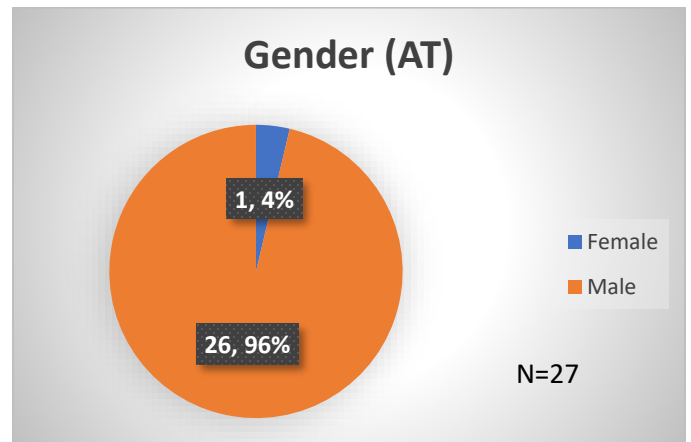

Daily Data Dashboard – March 12, 2024
Demographics for JTDC Population
Tuesday Morning Midnight Count

Total # of probation Involved youth¹: 1,344

¹ Probation Active: Any youth who is pending sentencing with an active social history, has been formally placed on probation or supervision with Cook County Juvenile Probation on the date of the report.

*Age, Gender and Race for Criminal Court population (N=1) is not represented in this report.

Daily Data Dashboard – March 12, 2024
Demographics for JTDC Population
Tuesday Morning Midnight Count

Data sources: cFive Supervisor – Probation Population and RMIS – JTDC Population