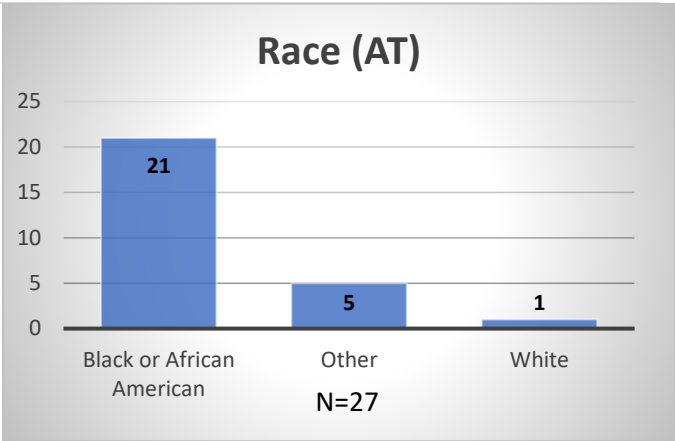

Daily Data Dashboard – March 12, 2024
Demographics for JTDC Population
Tuesday Morning Midnight Count

Total # of probation Involved youth¹: 1,344

¹ Probation Active: Any youth who is pending sentencing with an active social history, has been formally placed on probation or supervision with Cook County Juvenile Probation on the date of the report.

*Age, Gender and Race for Criminal Court population (N=1) is not represented in this report.

Daily Data Dashboard – March 12, 2024
Demographics for JTDC Population
Tuesday Morning Midnight Count

Data sources: cFive Supervisor – Probation Population and RMIS – JTDC Population