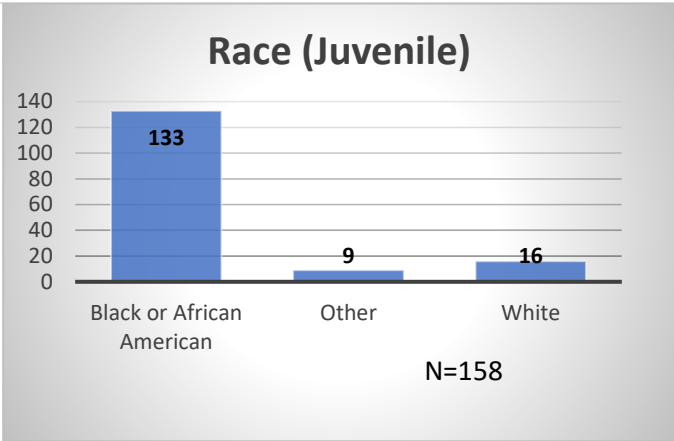

Daily Data Dashboard – March 12, 2024
Demographics for JTDC Population
Tuesday Morning Midnight Count

Total # of probation Involved youth¹: 1,344

¹ Probation Active: Any youth who is pending sentencing with an active social history, has been formally placed on probation or supervision with Cook County Juvenile Probation on the date of the report.

*Age, Gender and Race for Criminal Court population (N=1) is not represented in this report.

Daily Data Dashboard – March 12, 2024
Demographics for JTDC Population
Tuesday Morning Midnight Count

Data sources: cFive Supervisor – Probation Population and RMIS – JTDC Population