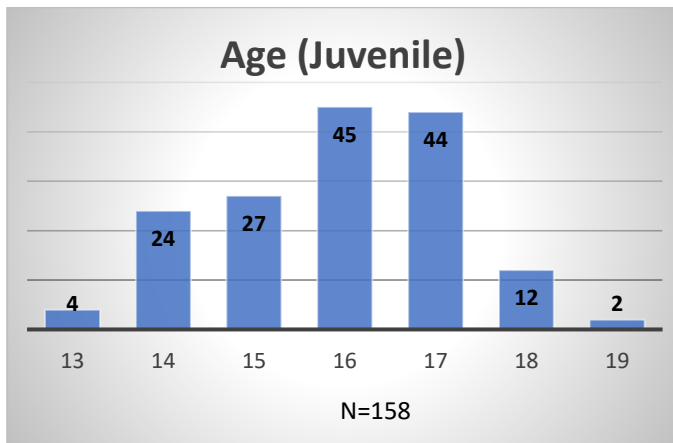

Daily Data Dashboard – March 12, 2024
Demographics for JTDC Population
Tuesday Morning Midnight Count

Total # of probation Involved youth¹: 1,344

¹ Probation Active: Any youth who is pending sentencing with an active social history, has been formally placed on probation or supervision with Cook County Juvenile Probation on the date of the report.

*Age, Gender and Race for Criminal Court population (N=1) is not represented in this report.

Daily Data Dashboard – March 12, 2024
Demographics for JTDC Population
Tuesday Morning Midnight Count

Data sources: cFive Supervisor – Probation Population and RMIS – JTDC Population