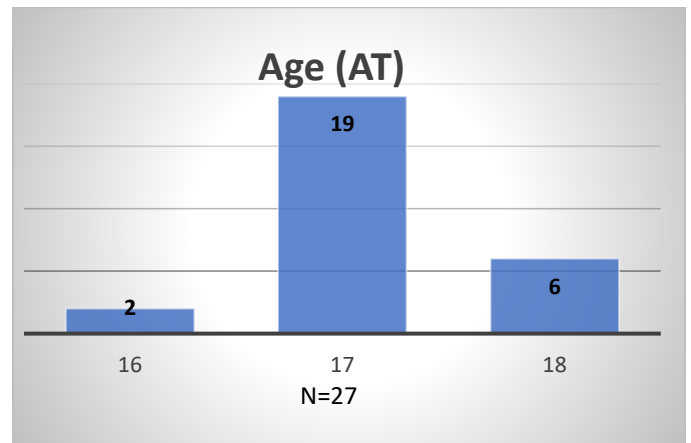

Daily Data Dashboard – March 12, 2024
Demographics for JTDC Population
Tuesday Morning Midnight Count

Total # of probation Involved youth¹: 1,344

¹ Probation Active: Any youth who is pending sentencing with an active social history, has been formally placed on probation or supervision with Cook County Juvenile Probation on the date of the report.

*Age, Gender and Race for Criminal Court population (N=1) is not represented in this report.

Daily Data Dashboard – March 12, 2024
Demographics for JTDC Population
Tuesday Morning Midnight Count

Data sources: cFive Supervisor – Probation Population and RMIS – JTDC Population