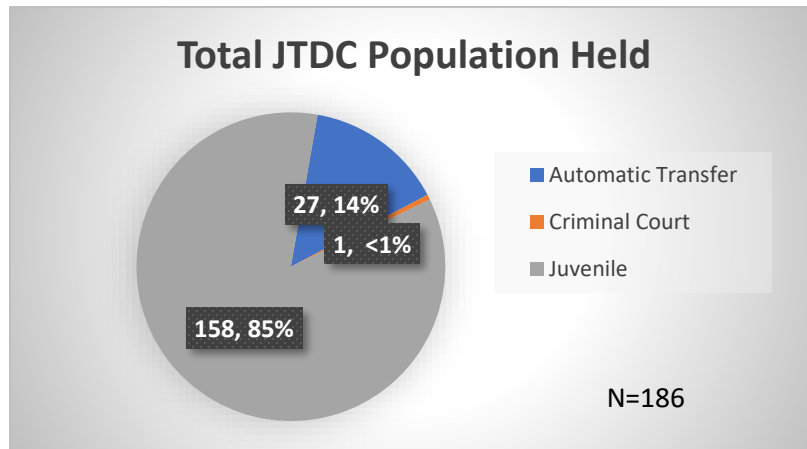

Daily Data Dashboard – March 12, 2024
Demographics for JTDC Population
Tuesday Morning Midnight Count

Total # of probation Involved youth¹: 1,344

¹ Probation Active: Any youth who is pending sentencing with an active social history, has been formally placed on probation or supervision with Cook County Juvenile Probation on the date of the report.

*Age, Gender and Race for Criminal Court population (N=1) is not represented in this report.

Daily Data Dashboard – March 12, 2024
Demographics for JTDC Population
Tuesday Morning Midnight Count

Data sources: cFive Supervisor – Probation Population and RMIS – JTDC Population